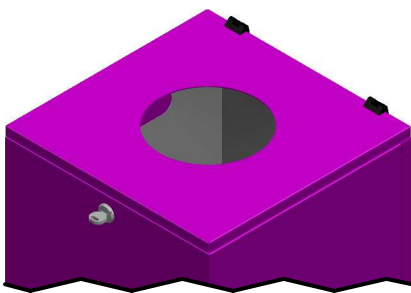

## CITY 90 litter bin

### CITY 90

Front view

Side view

Top view

Art No: 1005-01  
 Model: CITY 90  
 Overall size: 472 x 410 x 890 mm ( 18.5 x 16.1 x 35")  
 Capacity: 91 litre (24 gallon)  
 Container: 1  
 Weight: 30 kg (66 lbs)  
 Material: Casing Mild Steel Powder Coated, 1.2 & 1.6 mm  
 Inner Container Galvanized steel, 0.6 mm  
 Mounting: free standing or floor fastened

Available option: Ashtray Stainless Steel  
 Rain cover powder coated  
 Choice of colors  
 Garbage bags  
 Customize Lables / stickers

Top cutout option 01

Plastic / Glass

Top cutout option 02

Paper

Top cutout option 03