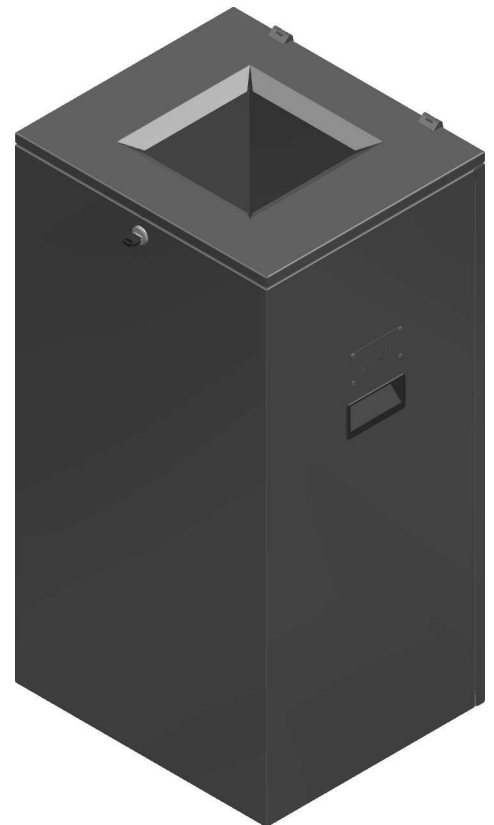

## CITY 90 litter bin

### CITY 90

Front view

Side view

Top view

Art No: 1005-01  
 Model: CITY 90  
 Overall size: 472 x 410 x 890 mm ( 18.5 x 16.1 x 35")  
 Capacity: 91 litre (24 gallon)  
 Container: 1  
 Weight: 30 kg (66 lbs)  
 Material: Casing Mild Steel Powder Coated, 1.2 & 1.6 mm  
 Inner Container Galvanized steel, 0.6 mm  
 Mounting: free standing or floor fastened

Available option: Ashtray Stainless Steel  
 Rain cover powder coated  
 Choice of colors  
 Garbage bags  
 Customize Lables / stickers

Top cutout option 01

Plastic / Glass

Top cutout option 02

Paper

Top cutout option 03