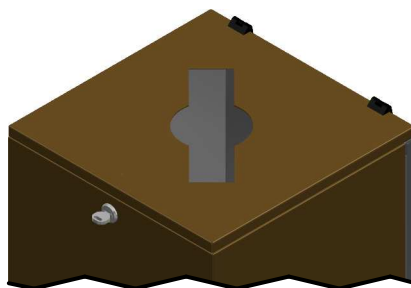

## CITY 90 litter bin

### CITY 90

Front view

Side view

Top view

Art No: 1005-01  
 Model: CITY 90  
 Overall size: 472 x 410 x 890 mm ( 18.5 x 16.1 x 35")  
 Capacity: 91 litre (24 gallon)  
 Container: 1  
 Weight: 30 kg (66 lbs)  
 Material: Casing Mild Steel Powder Coated, 1.2 & 1.6 mm  
 Inner Container Galvanized steel, 0.6 mm  
 Mounting: free standing or floor fastened

Available option: Ashtray Stainless Steel  
 Rain cover powder coated  
 Choice of colors  
 Garbage bags  
 Customize Lables / stickers

Top cutout option 01

Plastic / Glass

Top cutout option 02

Paper

Top cutout option 03