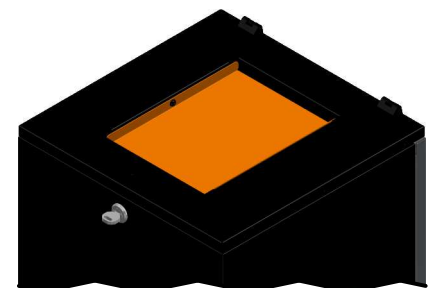

## CITY 90 litter bin

### CITY 90

Front view

Side view

Top view

Art No: 1005-01  
 Model: CITY 90  
 Overall size: 472 x 410 x 890 mm ( 18.5 x 16.1 x 35")  
 Capacity: 91 litre (24 gallon)  
 Container: 1  
 Weight: 30 kg (66 lbs)  
 Material: Casing Mild Steel Powder Coated, 1.2 & 1.6 mm  
 Inner Container Galvanized steel, 0.6 mm  
 Mounting: free standing or floor fastened

Available option: Ashtray Stainless Steel  
 Rain cover powder coated  
 Choice of colors  
 Garbage bags  
 Customize Lables / stickers

Top cutout option 01

Plastic / Glass

Top cutout option 02

Paper

Top cutout option 03