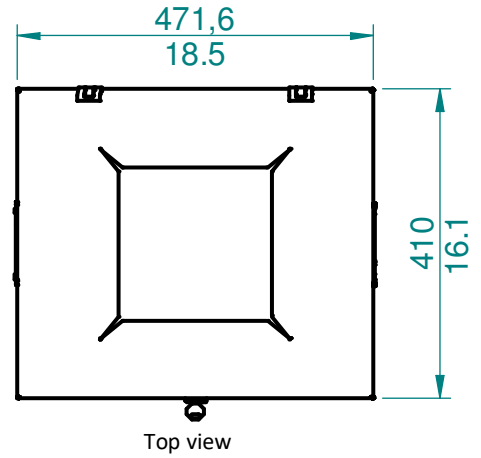

### CITY 90

Front view

Side view

Top view

Art No: 1005-01  
 Model: CITY 90  
 Overall size: 472 x 410 x 890 mm ( 18.5 x 16.1 x 35")  
 Capacity: 91 litre (24 gallon)  
 Container: 1  
 Weight: 30 kg (66 lbs)  
 Material: Casing Mild Steel Powder Coated, 1.2 & 1.6 mm  
 Inner Container Galvanized steel, 0.6 mm  
 Mounting: free standing or floor fastened