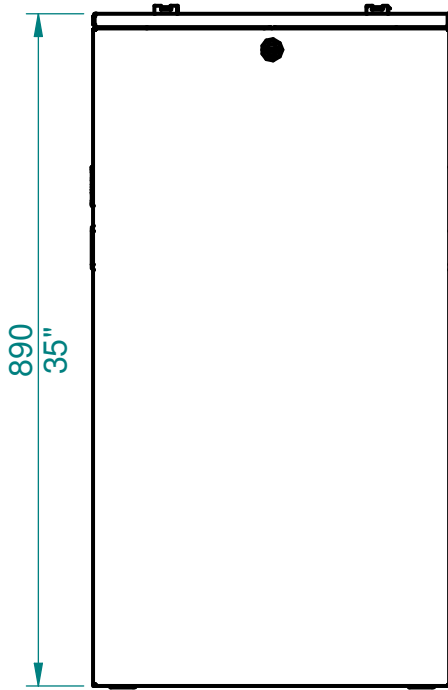

## CITY 90 litter bin

### CITY 90

Front view

Side view

Top view

Art No: 1005-01  
 Model: CITY 90  
 Overall size: 472 x 410 x 890 mm ( 18.5 x 16.1 x 35")  
 Capacity: 91 litre (24 gallon)  
 Container: 1  
 Weight: 30 kg (66 lbs)  
 Material: Casing Mild Steel Powder Coated, 1.2 & 1.6 mm  
 Inner Container Galvanized steel, 0.6 mm  
 Mounting: free standing or floor fastened