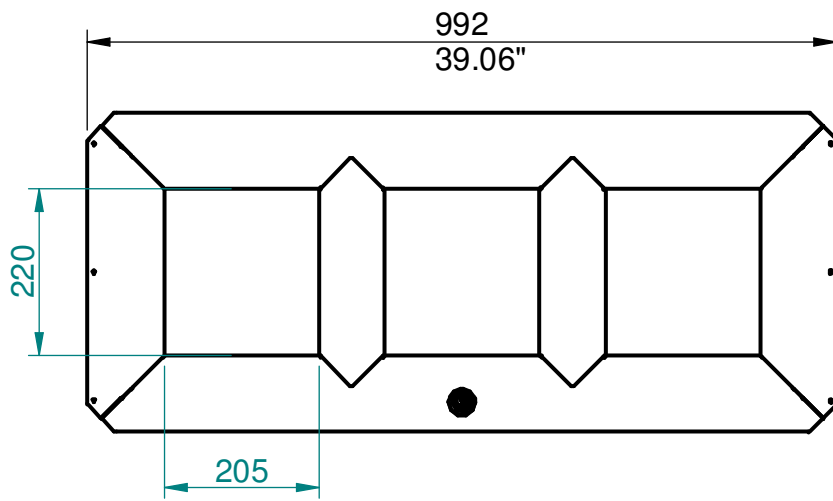

1 2 3 4 5 6 7 8 A3

Art no: 1001-01
Leva 60 Power coated

Art no: 1001-02
Leva 60 Power coated

Art no: 1001-03
Leva 60 Power coated

Art no: 1001-05
Leva 60 Stainless steel

Art no: 1001-06
Leva 60 Stainless steel

Art no: 1001-07
Leva 60 Stainless steel

Container- 2 No
Size: 242 x 292 x 865 (9.53x11.5x34.06")

Container- 3 No
Size: 242 x 292 x 865 (9.53x11.5x34.06")

Container- 4 No
Size: 242 x 292 x 865 (9.53x11.5x34.06")

Capacity: 61 x 2 = 122 litre
16 x 2 = 32 gallon

Capacity: 61 x 3 = 183 litre
16 x 3 = 48 gallon

Capacity: 61 x 4 = 244 litre
16 x 4 = 64 gallon

Weight: 46 kg (101.4 lbs)

Weight: 63 kg (139 lbs)

Weight: 78 kg (172 lbs)

Weight KG: 44.474 kg	MODEL NO. 1001	Name:- LEVA BIN	
ApNova Infratek Pvt Ltd.		Drawing NO. 1001-01/2/3 /5/6/7	Revision 00
Chattral-Kadi Road, Tal: Kalol, Dist.-Gandhinagar, Gujarat, INDIA.		SHEET 1 OF 1	

-All dimensions are in MM unless otherwise specified
-Remove Sharp edges and burs

1 2 3 4 5 6 7 8