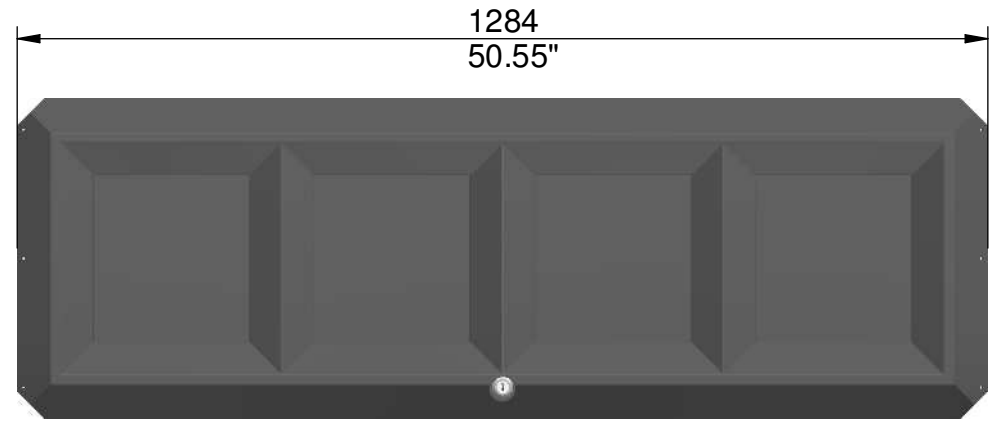

1 2 3 4 5 6 7 8 A3

Art no: 1001-01  
Leva 60 Power coated

Art no: 1001-02  
Leva 60 Power coated

Art no: 1001-03  
Leva 60 Power coated

Art no: 1001-05  
Leva 60 Stainless steel

Art no: 1001-06  
Leva 60 Stainless steel

Art no: 1001-07  
Leva 60 Stainless steel

Container- 2 No  
Size: 242 x 292 x 865 (9.53x11.5x34.06")

Container- 3 No  
Size: 242 x 292 x 865 (9.53x11.5x34.06")

Container- 4 No  
Size: 242 x 292 x 865 (9.53x11.5x34.06")