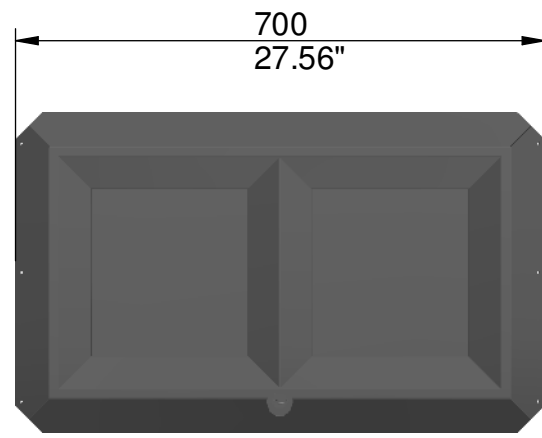

1 2 3 4 5 6 7 8 A3

Art no: 1001-01  
Leva 60 Power coated

Art no: 1001-02  
Leva 60 Power coated

Art no: 1001-03  
Leva 60 Power coated

Art no: 1001-05  
Leva 60 Stainless steel

Art no: 1001-06  
Leva 60 Stainless steel

Art no: 1001-07  
Leva 60 Stainless steel

Container- 2 No  
Size: 242 x 292 x 865 (9.53x11.5x34.06")

Container- 3 No  
Size: 242 x 292 x 865 (9.53x11.5x34.06")

Container- 4 No  
Size: 242 x 292 x 865 (9.53x11.5x34.06")

Capacity: 61 x 2 = 122 litre  
16 x 2 = 32 gallon

Capacity: 61 x 3 = 183 litre  
16 x 3 = 48 gallon

Capacity: 61 x 4 = 244 litre  
16 x 4 = 64 gallon

Weight: 46 kg (101.4 lbs)

Weight: 63 kg (139 lbs)

Weight: 78 kg (172 lbs)

Weight KG: 44.474 kg	MODEL NO. 1001	Name:- LEVA BIN	
ApNova Infratek Pvt Ltd.		Drawing NO. 1001-01/2/3 /5/6/7	Revision 00
 Chattral-Kadi Road, Tal: Kalol, Dist.-Gandhinagar, Gujarat, INDIA.		 SHEET 1 OF 1	